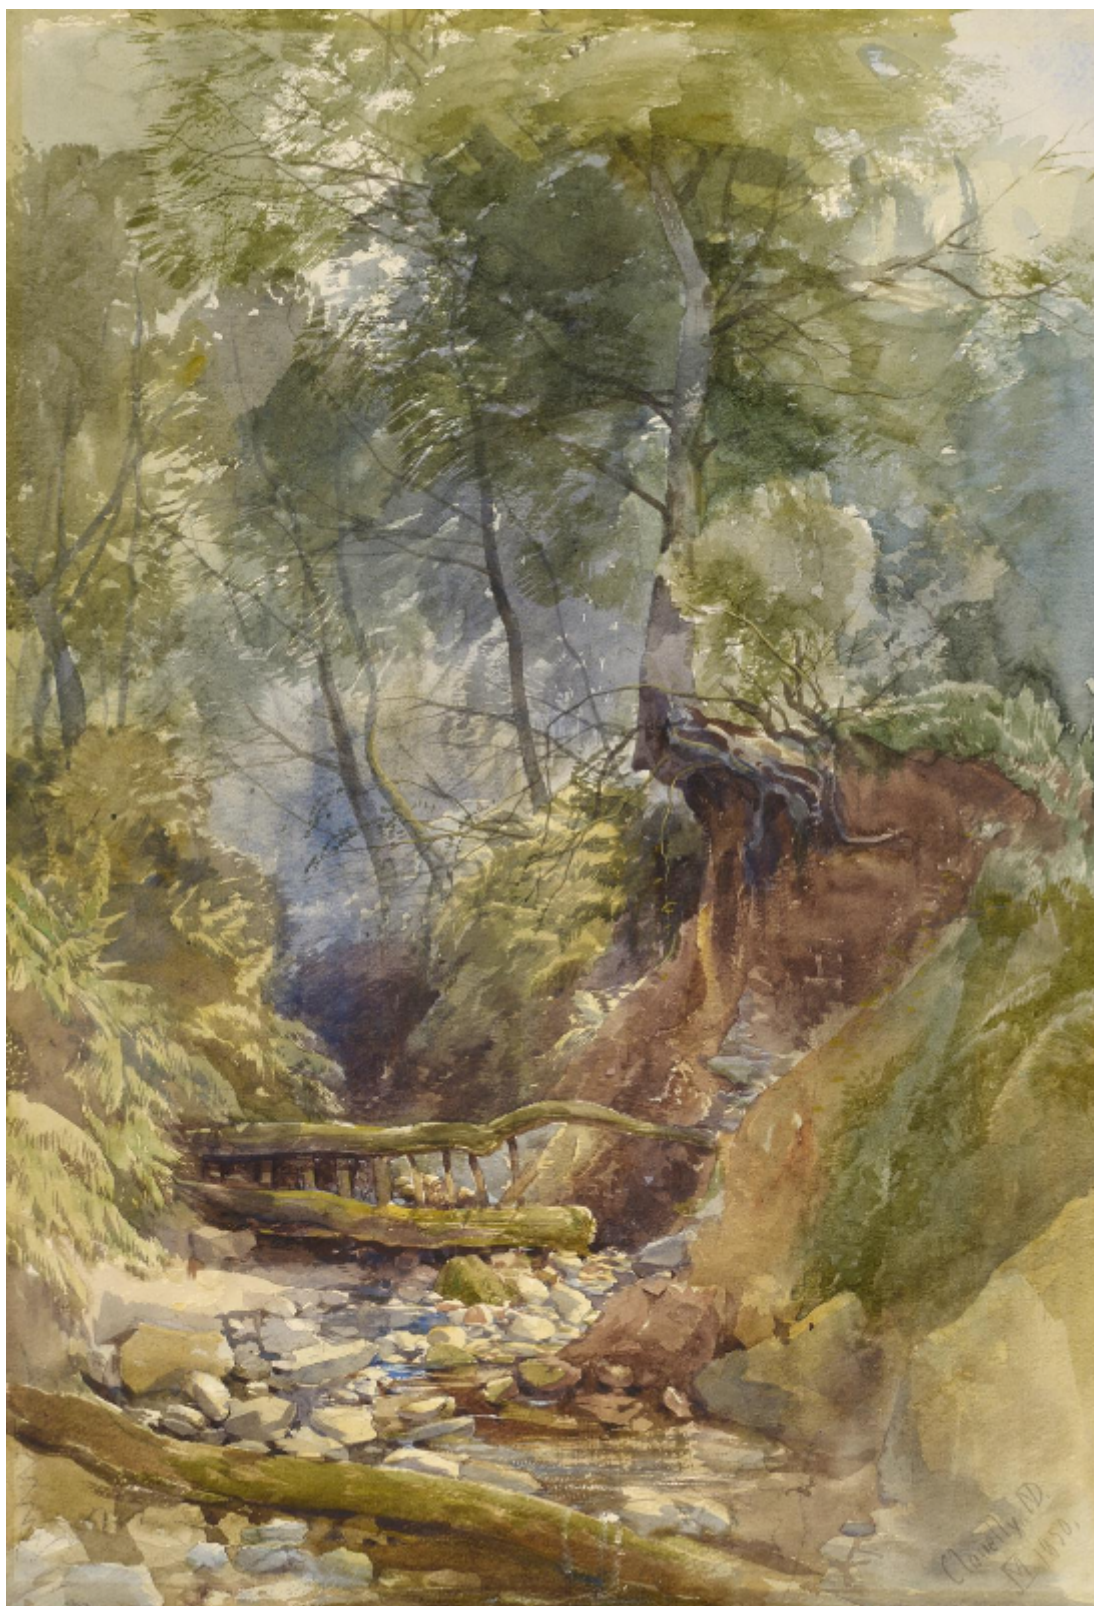

A Stream near Clovelly, North Devon

John Middleton

Sold

REF: 1998

Description

John Middleton (1827-1856)
A Stream near Clovelly, North Devon

Signed lower right: Clovelly ND/JM 1850.
Watercolour over pencil heightened with touches of bodycolour and scratching out
48.4 by 33.7 cm., 19 by 13 1/4 in.

Provenance:
With Mandell's Gallery, Norwich